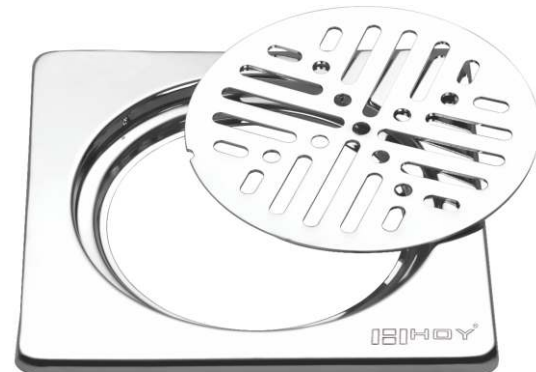

Size	127mm (5x5)	Material	Finish
Design No.	404-S5	SS 202	Glossy
Pkg. (Per Box)	12 Piece	SS 304	Matt